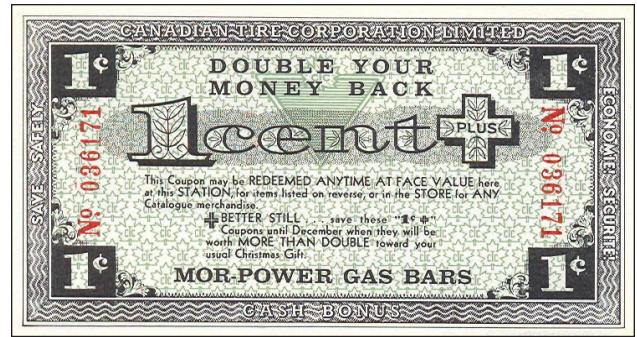

Front DYM 200