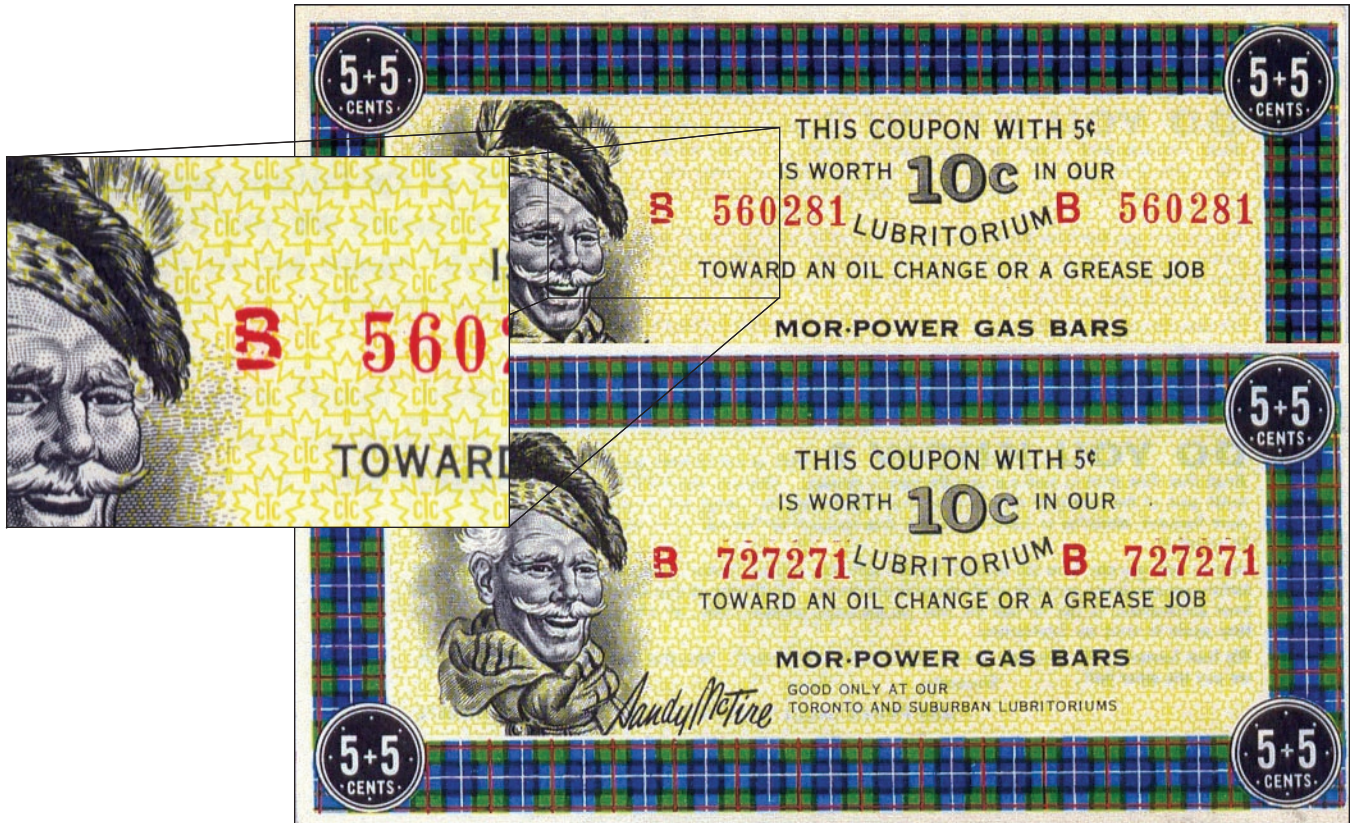

# NEW "VENETIAN BLIND B" SANDY MCTIRE VARIETY

by Don Roebuck #848

According to the current (6th) edition of the Bilodeau Guide, vol. 2, page C3, the broken ("venetian blind") prefix B has been found on both the right and the left serial numbers on coupon MP2C-30B, but only on the right serial number on coupon MP1B-10B3.

I have also found this broken B on the left serial number on coupon MP1B-10B3. I have found two examples so far, B560281 and B727271. The gaps are slightly larger in coupon B560281. Inquiries and/or comments can be directed to Don Roebuck, 110 Dewbourne Ave., Toronto, ON M6C 1Y7

## 2008 DONATION AUCTION RESULTS

Lot	Sold	Lot	Sold	Lot	Sold	Lot	Sold	Lot	Sold	Lot	Sold	Lot	Sold
1	\$5.52	10	\$4.00	19	\$7.56	30	\$4.56	52	\$5.50	63	\$12.50	73	\$5.06
2	\$15.15	11	\$5.15	20	\$4.06	36	\$0.75	53	\$1.00	65	\$1.00	74	\$5.06
3	\$5.00	12	\$1.06	21	\$2.56	37	\$1.06	55	\$3.00	66	\$1.00	75	\$3.36
4	\$7.50	13	\$3.56	22	\$2.56	39	\$10.00	57	\$0.51	67	\$22.50	78	\$5.00
5	\$2.06	14	\$1.56	23	\$6.00	42	\$1.26	58	\$2.50	68	\$4.00	79	\$2.00
6	\$1.56	15	\$1.06	26	\$5.00	43	\$1.26	59	\$15.56	69	\$11.00	80	\$5.00
7	\$4.00	16	\$10.00	27	\$4.44	44	\$0.36	60	\$30.00	70	\$11.00	81	\$2.51
8	\$4.06	17	\$3.00	28	\$3.33	48	\$6.00	61	\$25.00	71	\$5.06	82	\$3.50
9	\$4.06	18	\$5.56	29	\$2.00	50	\$2.00	62	\$20.00	72	\$11.00		