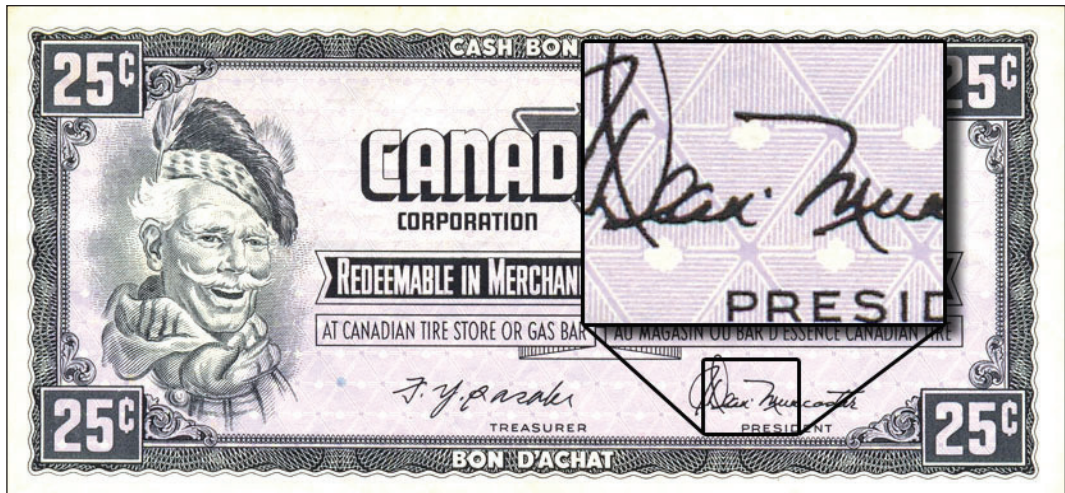

NEW VARIETY FOUND IN CTC S28-G06 SERIES

by Ron Wilkie #678

White cap on the
"2" in the top right
denomination found
on these notes in
S28-G06 series
0007280140
0008080877

NEW VARIETY FOUND IN CTC S4-D SERIES

by Ron Wilkie #678

Black dot after "Dean"
on these notes in the
CTC S4-D series

DN5279334 to 6102518

RN5678116 to 9990032

WN2777238 to 9875111

BM0301204 to 4285726
red serial numbers

BM2034905 to 3122483
orange serial numbers

NEW FINDS

2 different serial numbers on
a CTC S28-B08 5¢ note sent
in by Fred White #900